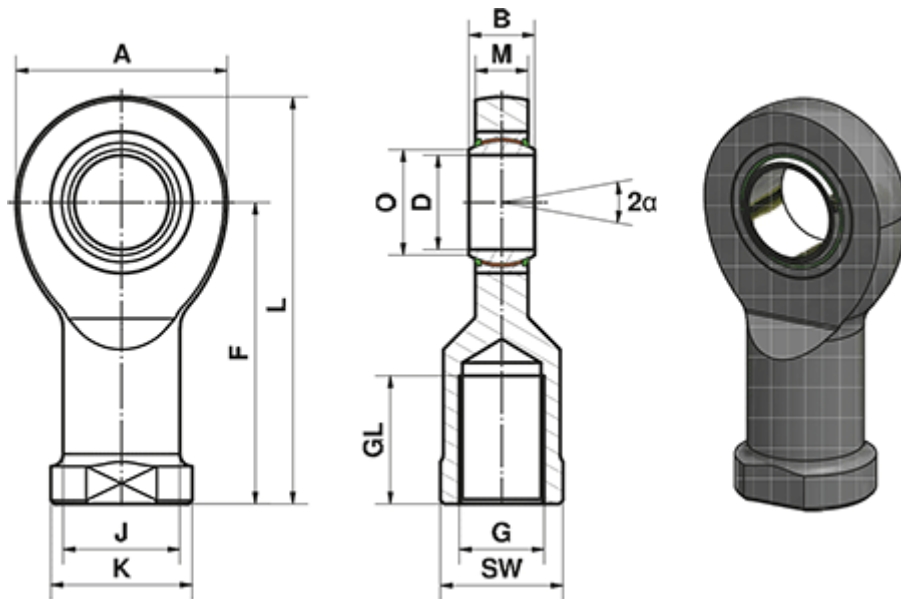

# Data Sheet

Article number: 03492060  
Description: Fluro Heavy Duty Rod end EIL 60 EW-2RS  
M52x3 Female thread  
Note: 60

## Measures

A	= 135	J	= 70
a (degrees)	= 6	K	= 88
B	= 44	L	= 242.5
D	= 60	M	= 38
Dynamic load C (kN)	= 690	O	= 66.8
F	= 175	Static load C0 (kN)	= 497
G	= M52x3	SW	= 75
GL	= 70	Weight (g)	= 5550